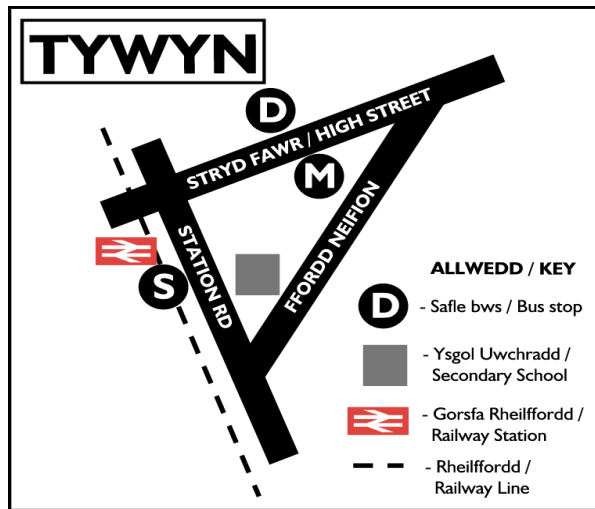

	♿	♿	♿	♿	♿	♿	♿	♿
Côd/Code:								
Gweithredwr/Operator:	Lloyds	Lloyds	Lloyds	Lloyds	Lloyds	Lloyds	Lloyds	Lloyds
Rhif gwasanaeth/Service No':	29	29	29	29	29	29	29	29
TYWYN Stryd Fawr/High St. (M)	1045	...	1245	...	---	...
Ysgol Penybryn	---	---	---	---	---	---	---	---
Sandilands	1048	...	1248	...	---	...
Idris Villas	1050	...	1250	...	---	...
Promenâd/Promenade	1053	...	1253	...	---	...
Ysgol Uwchradd Tywyn	---	---	---	---	---	---	---	---
Hospital / Surgery	1056	...	1256	...	---	...
Ysgol Penybryn	---	---	1058	---	1258	---	---	---
Tywyn Gorsaf/Station safle/stop(S)	---	---	---	---	---	---	---	---
TYWYN Stryd Fawr/High St. (D)	---	---	---	---	---	---	---	---
Tywyn Gorsaf/Station safle/stop(N)	---	---	---	---	---	---	---	---
TYWYN Stryd Fawr/High St. (M)	---	...	1106	---	1306	---	---	---